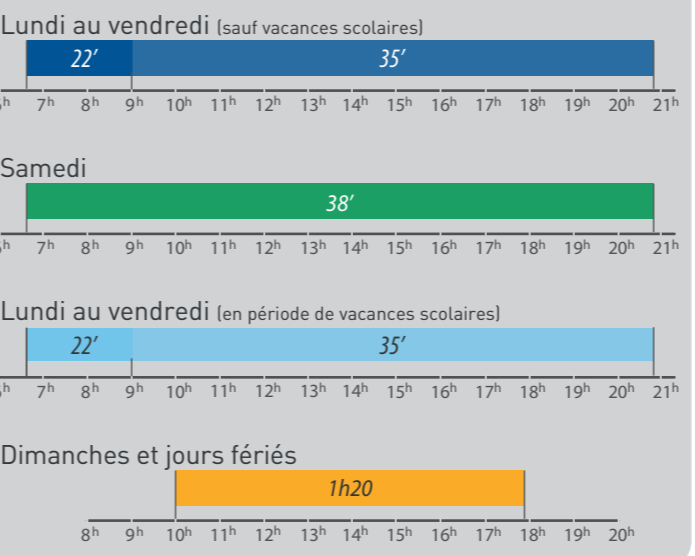

DU LUNDI AU VENDREDI (sauf vacances scolaires)

Table of departure times for weekdays (Monday to Friday) excluding school holidays. Columns list departure times from 6:51 to 19:56 for various stations.

LE SAMEDI (toute l'année)

Table of departure times for Saturdays throughout the year. Columns list departure times from 6:51 to 20:10 for various stations.

SEMAINE (petites vacances scolaires)

Table of departure times for the week during short school holidays. Columns list departure times from 6:51 to 20:26 for various stations.

DIMANCHE ET JOURS FERIES

Table of departure times for Sundays and public holidays. Columns list departure times from 10:00 to 17:11 for various stations.

FRÉQUENCES DE PASSAGE (en minutes)

À votre service